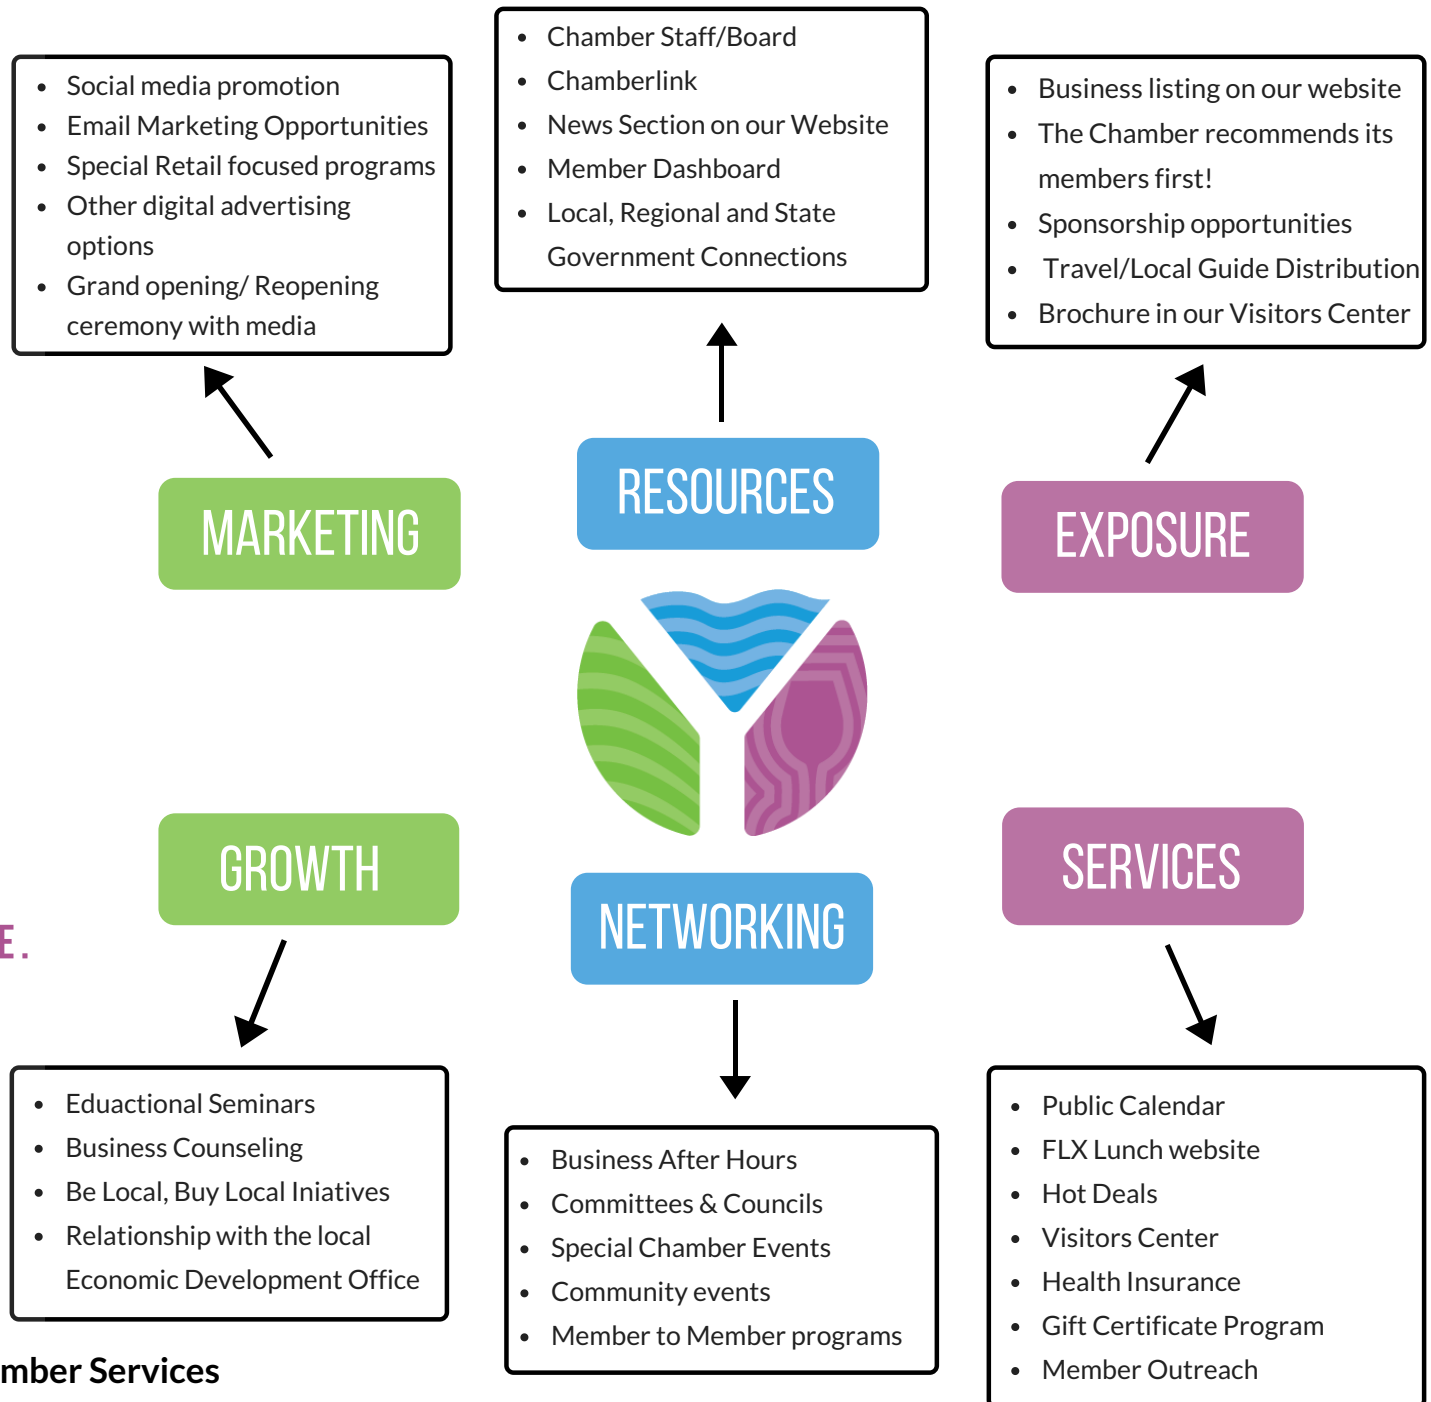

WHY JOIN THE CHAMBER?

CHAMBER STAFF
JESSICA BACHER

President & CEO

JODY TYLER

Director of Member Services

CHELSEA RACE

Director of Marketing

YATESNY.COM

*2019: over 25K users
Year to Date 2020: Surpassed 2019 numbers*

FINGERLAKESCOUNTRYSIDES.COM
(TOURISM SITE)

Launched August 2020 & has seen 32K users

PROMOTE. SUPPORT. ENGAGE.

BECOME A MEMBER TODAY!

Pay 2021 dues now, take advantage of benefits in 2020 for free

Membership rates for new members in 2021 are 20% off your first year.

Contact Jody Tyler, Director of Member Services

315-536-3111 | jody@yatesny.com